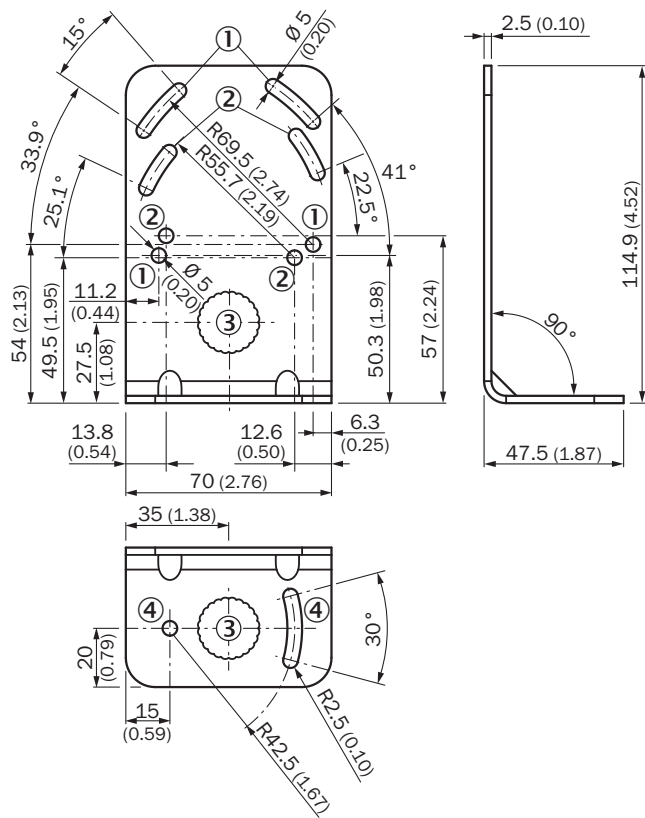

BEF-WN-DX50

SICK
Sensor Intelligence.

Ordering information

| Type | Part no. |
|-------------|----------|
| BEF-WN-DX50 | 2048370 |

Other models and accessories → www.sick.com/

Detailed technical data

Technical specifications

| | |
|-------------------------|-------------------------------------------|
| Accessory group | Mounting brackets and plates |
| Accessory family | Mounting brackets |
| Material | Steel, zinc coated |
| Items supplied | Mounting hardware for the sensor included |
| Description | Mounting bracket, steel, zinc coated |

Dimensional drawing (Dimensions in mm (inch))

- ① Fixing hole for Dx50 distance sensors
- ② Fixing hole for Dx35 distance sensors
- ③ Fixing hole for universal bar clamp mounting (rod fixing)
- ④ Bracket fixing hole